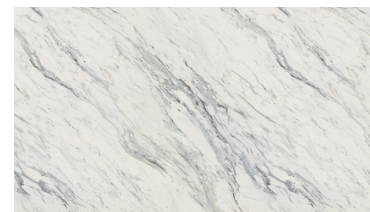

**KITCHEN**  
Faucet

**WALL PAINT COLOUR**  
Chantilly Lace Eggshell Finish

**LUXURY VINYL PLANK**

Honeytea  
Main Floor

**COUNTER TOP\***

Laminate  
White Cascade Fine Velvet White  
All Bathrooms

**COUNTER TOP\***

Laminate  
Marble Textured Gloss  
Kitchen & Islands

**CARPET**

Morning Light  
Main to Second Floor Staircase  
& All Bedrooms

**LUXURY VINYL TILE**

White Veil  
All Bathrooms

**LUXURY VINYL PLANK**

Butter Tea  
Optional Finished Basement